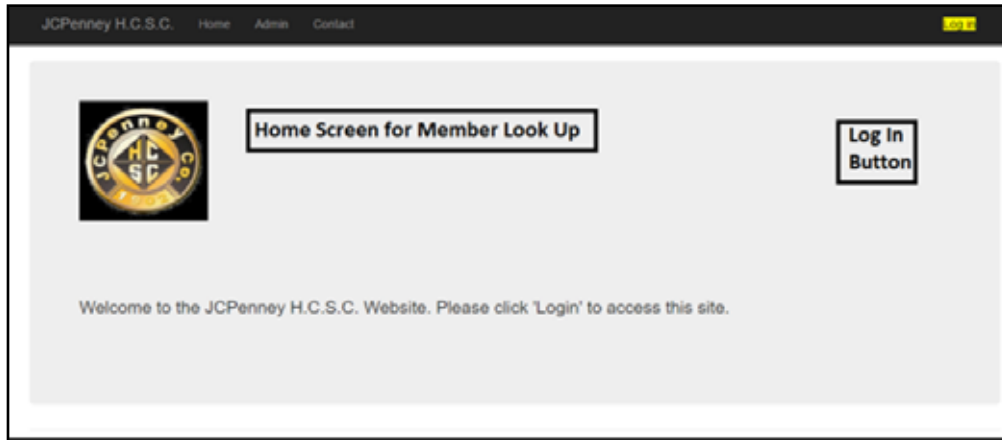

Why Join?
Who is Eligible to Join?
National Club Benefits? How do I sign up?

[Click on photo to learn more.](#)

From the Home Page, click on the Club Members Photo to access.

Click on photo to login and see the membership list.
If you need your ID look at your last membership bill for the number--If you need additional help locating your member number, please e-mail natclubsecretary@gmail.com

Next, you will find the link to “Log In”. Click on the “Log In” button in the upper right hand corner of the screen and that will take you to the login screen where you enter in your unique information.